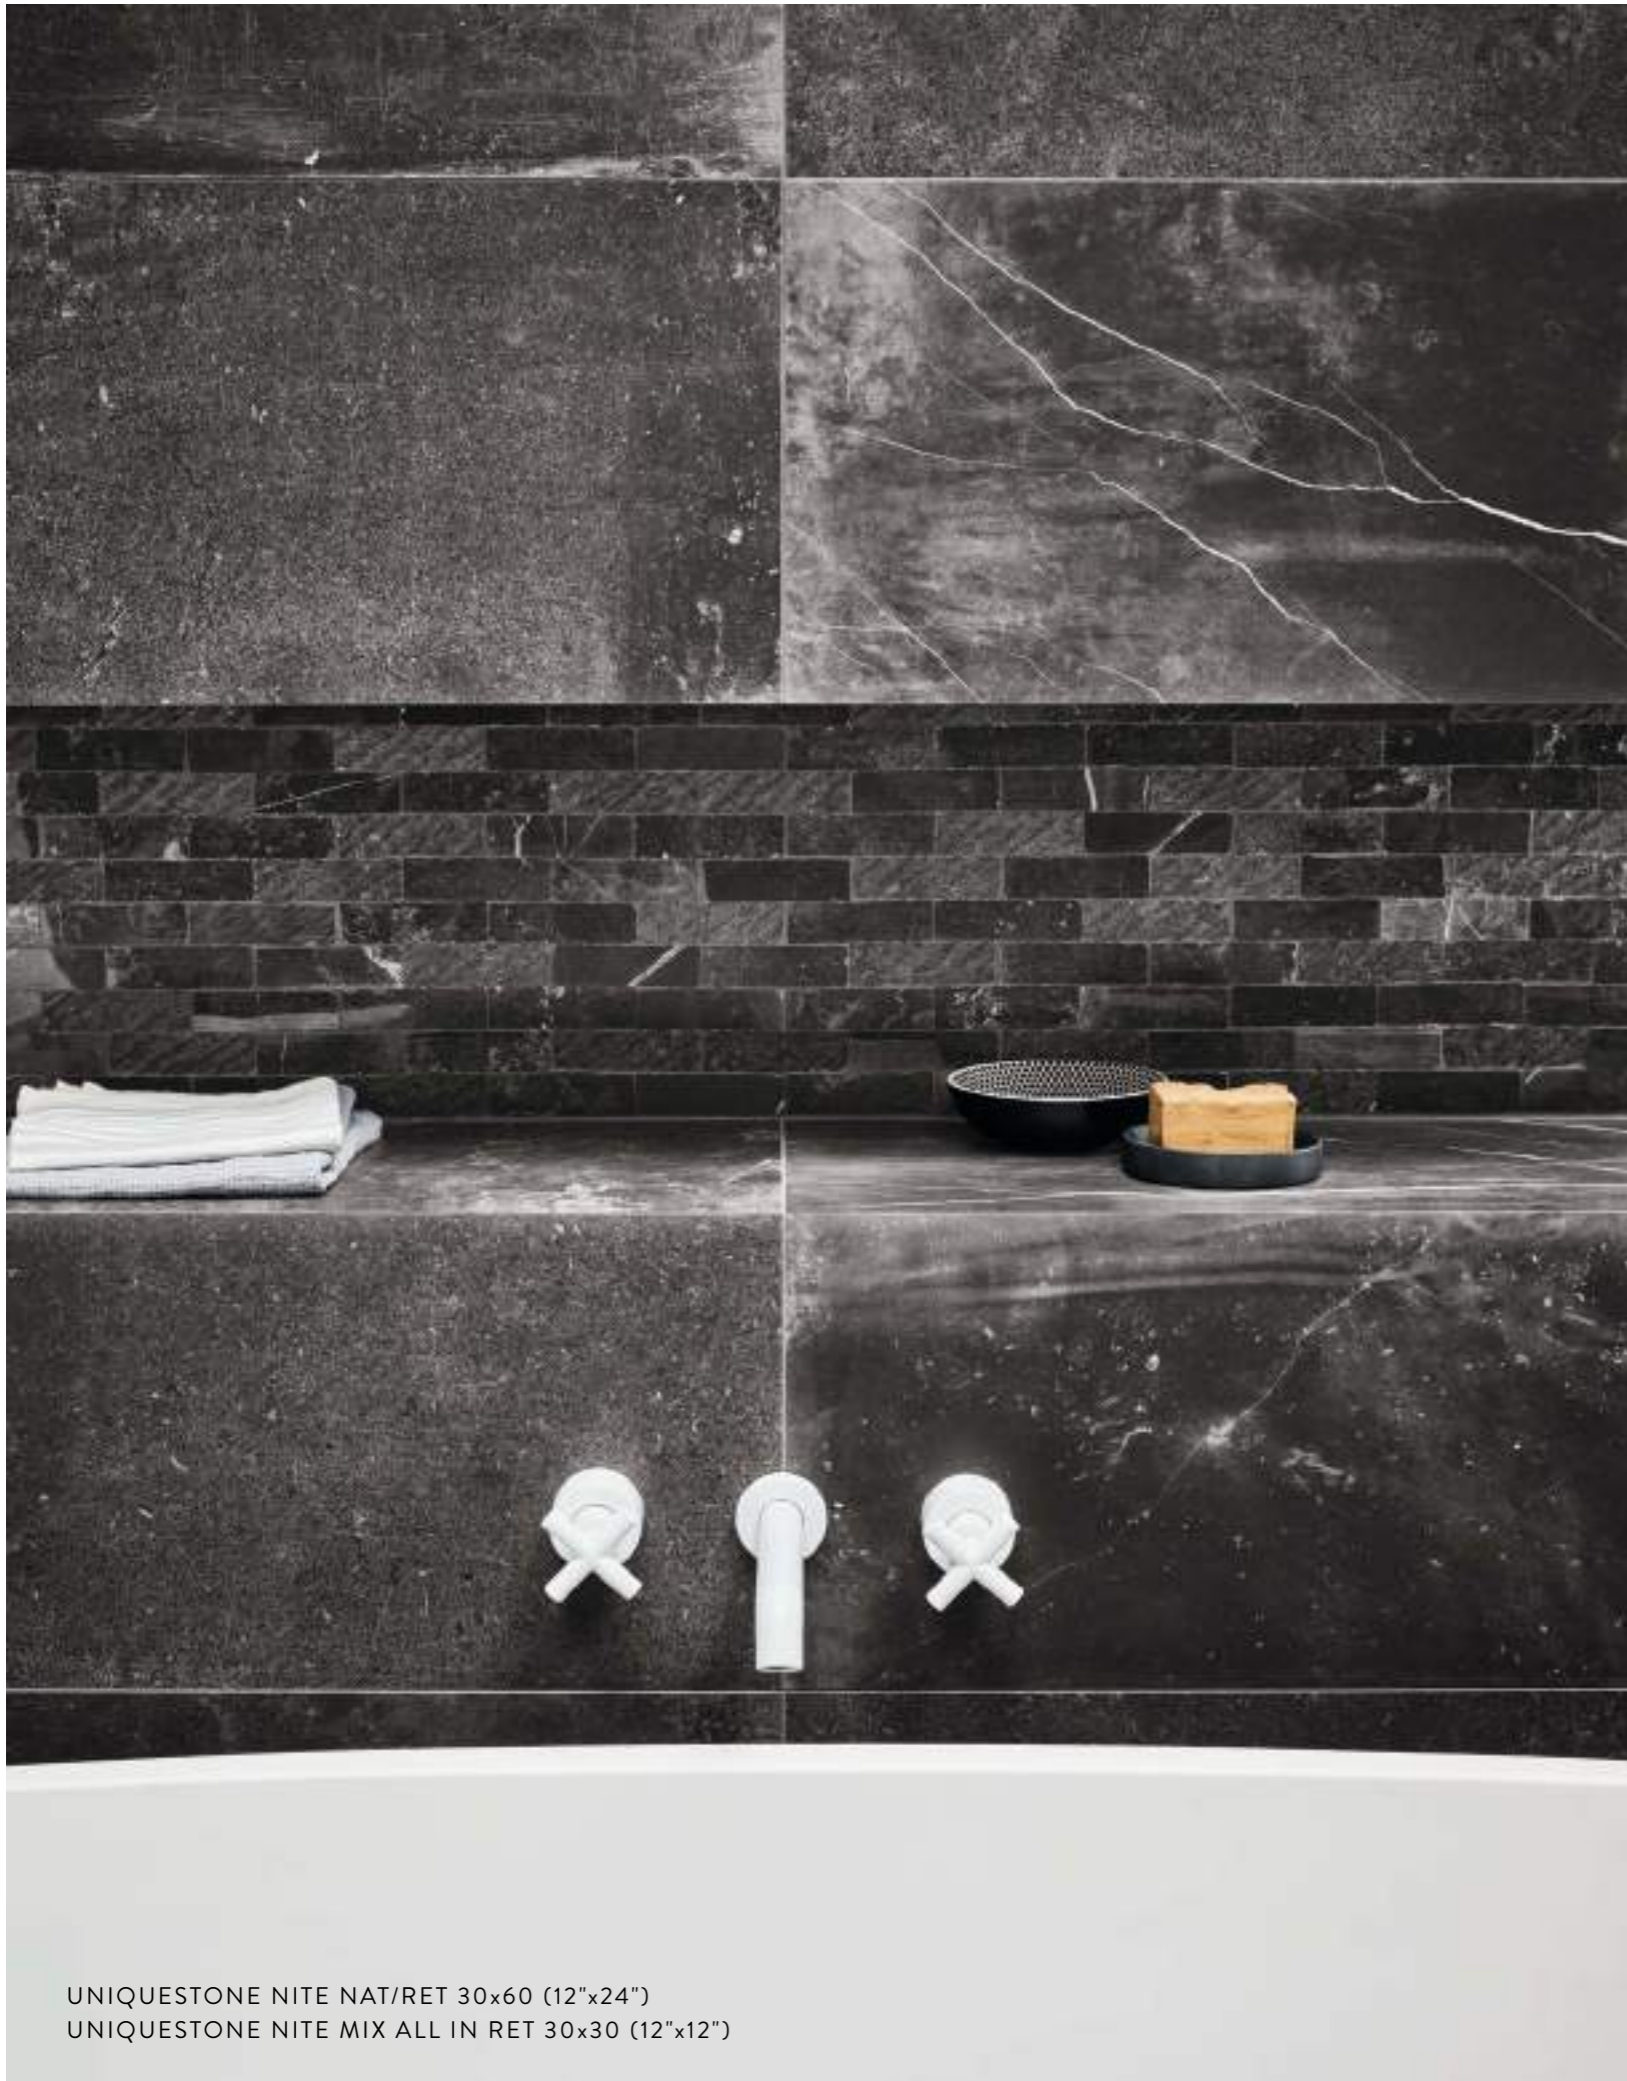

UNIQUESTONE NITE NAT/RET 30x60 (12"x24")
UNIQUESTONE NITE MIX ALL IN RET 30x30 (12"x12")