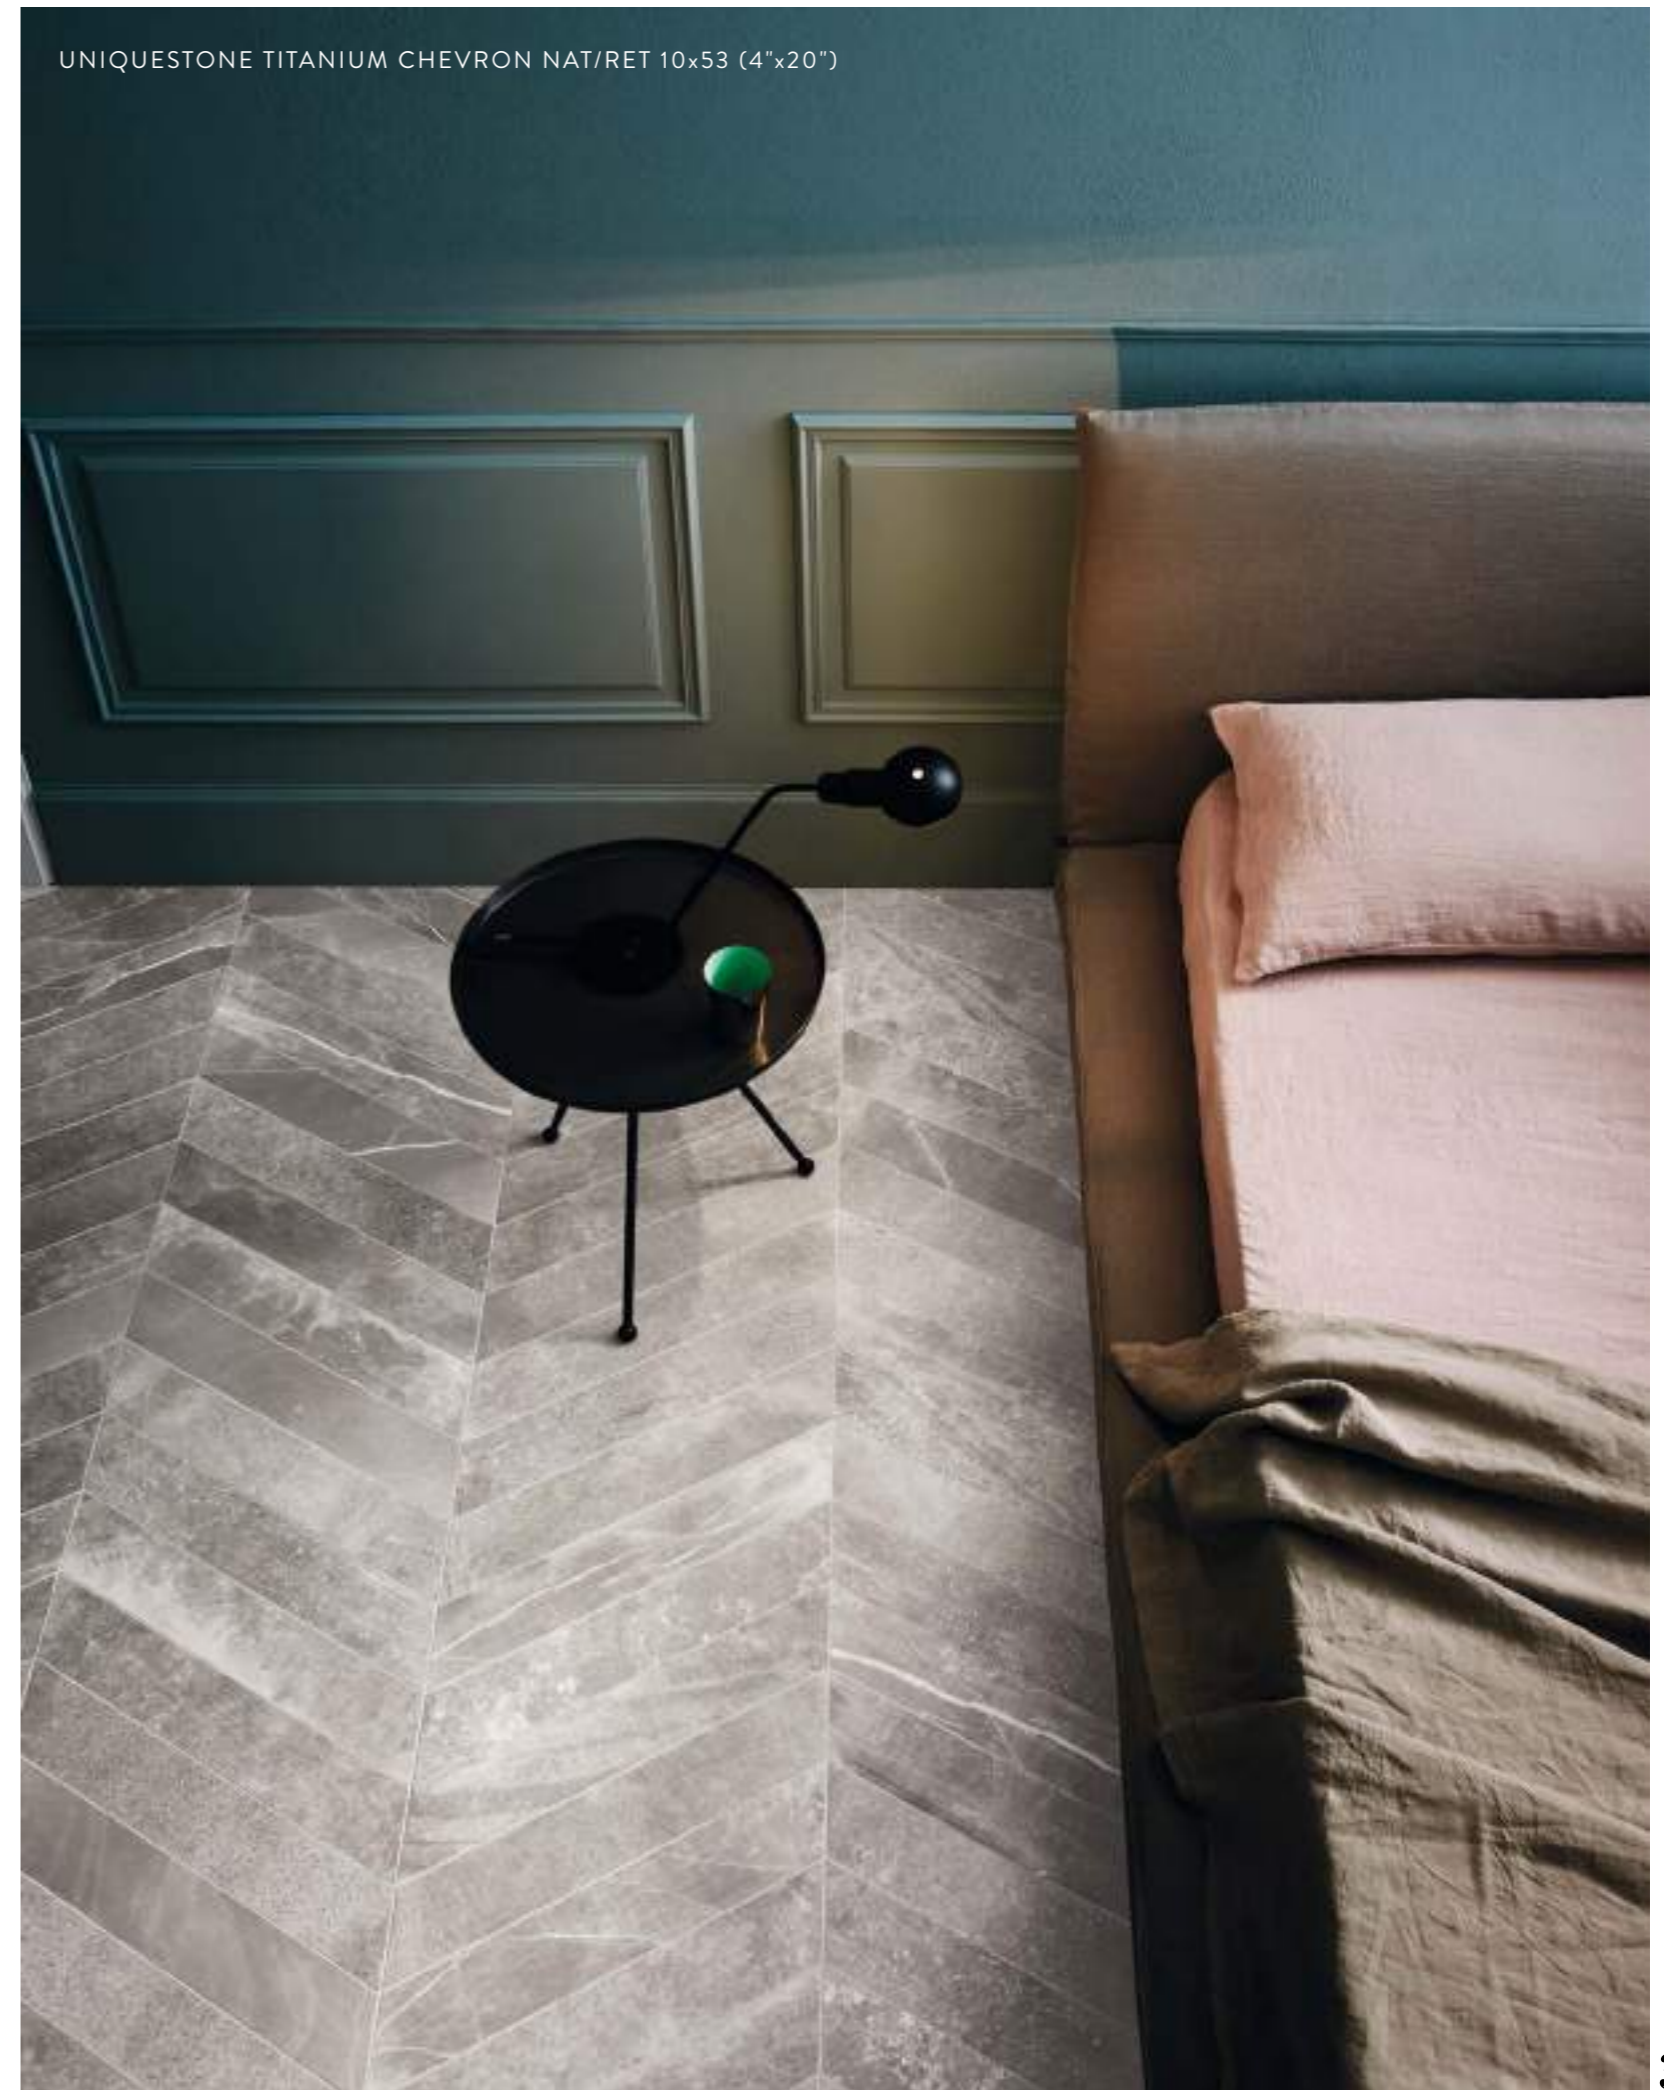

UNIQUE- STONE SILK

LIVING AREA

UNIQUESTONE SK/SD WEAVE NAT/RET 30x60 (12"x24")

UNIQUESTONE

TITANIUM

BEDROOM

UNIQUESTONE TITANIUM CHEVRON NAT/RET 10x53 (4"x20")

UNIQUESTONE TITANIUM CHEVRON NAT/RET 10x53 (4"x20")